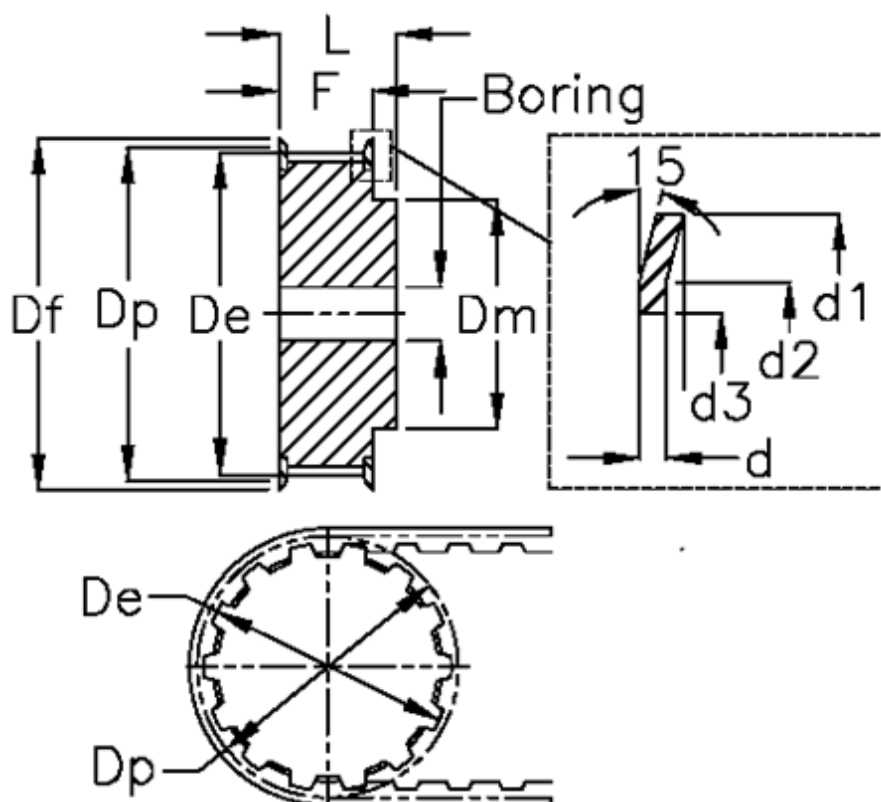

Article number: 60415121036

Description: Timing Belt Pulley 21 T5 36/2

Measures

Belt width = - 10 mm	D_p	= 57.45
d = 1	F	= 15
d_1 = 64	Flange type	= F24
d_2 = 57	L	= 21
d_3 = 47	Pre-drilled	= 8
D_e = 56.45	Tooth number	= 36
D_f = 64	Type	= T5
D_m = 38	Weight	= 0.114